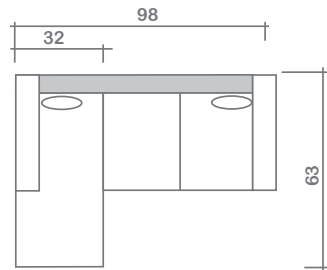

# Nadine Collection

Top  
Sofa/Chaise

**Arms Detachable:** No

**Sofa Beds Available:** Yes (Dimensions vary to accommodate bed mechanism) (3" higher - seat, arm, back)

**GENERAL INFORMATION:**

- \*dye-lot of the actual fabric and the swatch may not be exact match
- \*fabric yardage for plain, railroaded 54" bolt
- \*no zipper/inserts in fibre filled toss pillows
- \*overall dimensions may vary +/- 1"
- \*see fabric swatch for exact colour

**SPECIFICATIONS:**

- Back:** Tight, channels, (SF-14, CSF-12, LS-10, C5-6, CH-4)
- Body:** Piping on arms & kickplate
- Seat Cushions:** Box band, piped, 7" thick crown foam w/ polyester fibre wrap
- Suspension:** Seat: Springs | Back: Springs
- Toss Pillows:** Square, 20" x 20", simple, fibre fill