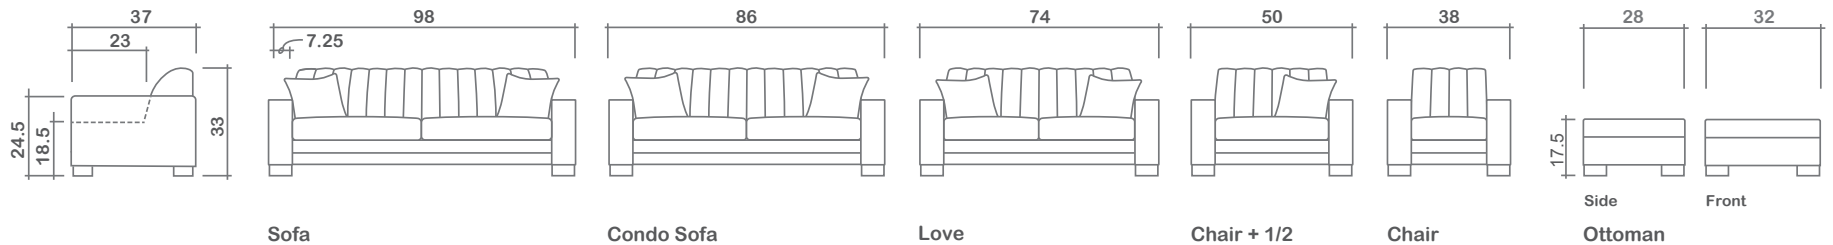

# Nadine Collection

Top  
Sofa/Chaise

**Arms Detachable:** No

**Sofa Beds Available:** Yes (Dimensions vary to accommodate bed mechanism) (3" higher - seat, arm, back)

**GENERAL INFORMATION:**

- \*dye-lot of the actual fabric and the swatch may not be exact match
- \*fabric yardage for plain, railroaded 54" bolt
- \*no zipper/inserts in fibre filled toss pillows
- \*overall dimensions may vary +/- 1"
- \*see fabric swatch for exact colour

**SPECIFICATIONS:**

- Back:** Tight, channels, (SF-14, CSF-12, LS-10, C5-6, CH-4)
- Body:** Piping on arms & kickplate
- Seat Cushions:** Box band, piped, 7" thick crown foam w/ polyester fibre wrap
- Suspension:** Seat: Springs | Back: Springs
- Toss Pillows:** Square, 20" x 20", simple, fibre fill